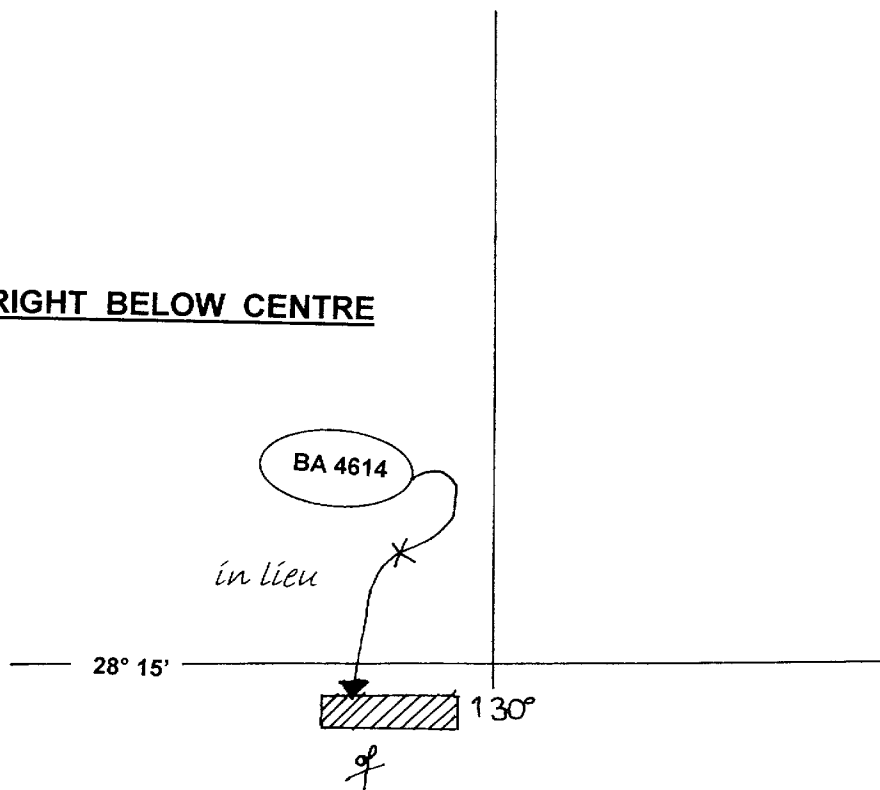

NZ 113/02 SOUTH PACIFIC – Miscellaneous Correction.

Chart NZ 14607 (INT 607) [169/01]

Substitute legend, *Adjoining Chart BA 4614*, for legend, Adjoining Chart NZ 14614 south border of chart at 130° 30'W.

RNZN
NI 100/2002

RIGHT BELOW CENTRE

Issued as a guide to chart correction.

Use in conjunction with the appropriate NZ Notice to Mariners.

<u>LAST CORRECTION</u>	<u>NZ NTM No.</u>	<u>CHART No.</u>
NZ 169/01	NZ 113/02	NZ 14607 (INT 607)