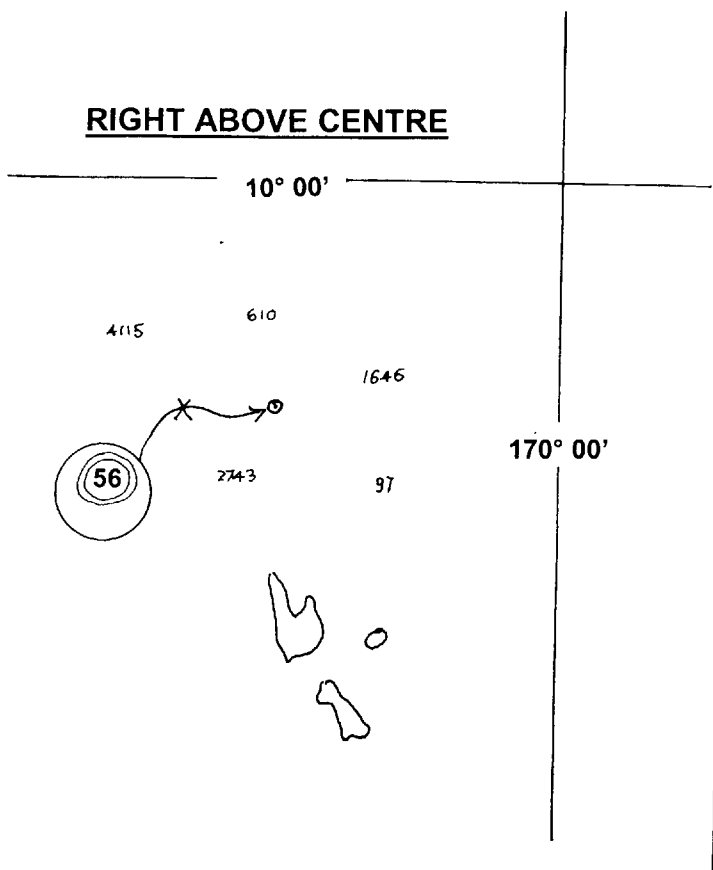

NZ 133/03 SOUTH PACIFIC – Vanuatu – Torres Islands Northwards – Depths.

Chart NZ 14060 (INT 60) [125/03]

Insert depth 56 m , enclosed by 200 and 1000m contours 12° 42'.0S., 166° 38'.0E.

Chart NZ 14604 (INT 604) [58/02]

Insert depth, 56 m , enclosed by 200 and 1000m contours (a) 12° 42'.0S., 166° 38'.0E.

Delete depth, 1083 Close S. of (a) above

UKHO Notice 2774/03
 NI 126/2003

RIGHT ABOVE CENTRE

3504.

56

4755

2743

165° 00'

CENTRE

Issued as a guide to chart correction.

Use in conjunction with the appropriate NZ Notice to Mariners.

LAST CORRECTION	NZ NTM No.	CHART No.	LAST CORRECTION	NZ NTM No.	CHART No.
NZ 125/03	NZ 133/03	NZ 14060 (INT 60)	NZ 58/02	NZ 133/03	NZ 14604 (INT 604)