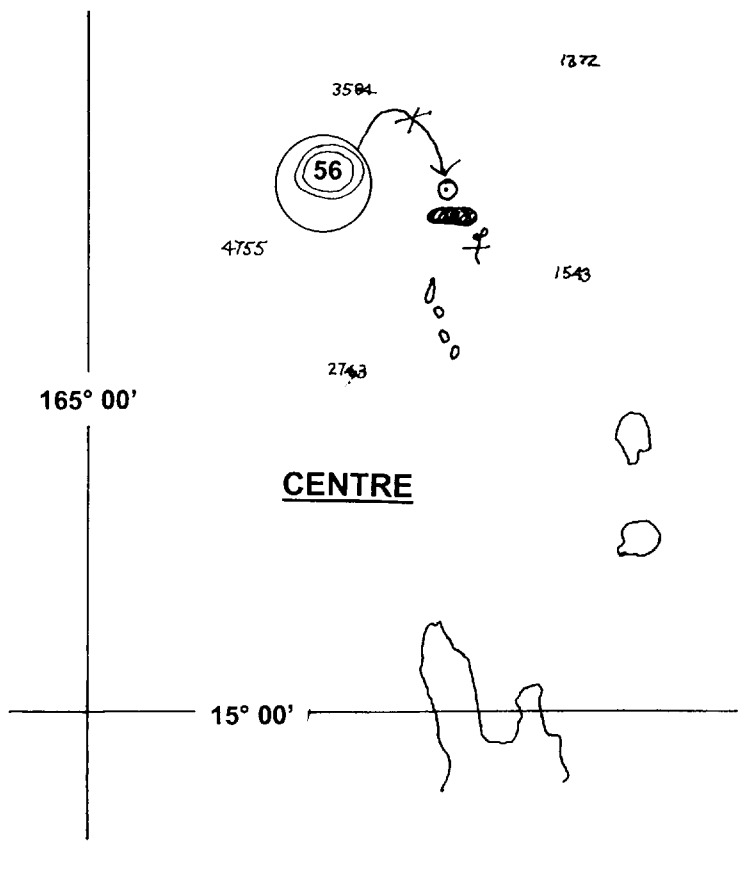

NZ 133/03 SOUTH PACIFIC – Vanuatu – Torres Islands Northwards – Depths.

Chart NZ 14060 (INT 60) [125/03]

Insert depth 56 m , enclosed by 200 and 1000m contours 12° 42'.0S., 166° 38'.0E.

Chart NZ 14604 (INT 604) [58/02]

Insert depth, 56 m , enclosed by 200 and 1000m contours (a) 12° 42'.0S., 166° 38'.0E.

Delete depth, 1083 Close S. of (a) above

UKHO Notice 2774/03
 NI 126/2003

RIGHT ABOVE CENTRE

3504.

56

4755

2743

165° 00'

CENTRE

Issued as a guide to chart correction.

Use in conjunction with the appropriate NZ Notice to Mariners.

LAST CORRECTION	NZ NTM No.	CHART No.	LAST CORRECTION	NZ NTM No.	CHART No.
NZ 125/03	NZ 133/03	NZ 14060 (INT 60)	NZ 58/02	NZ 133/03	NZ 14604 (INT 604)