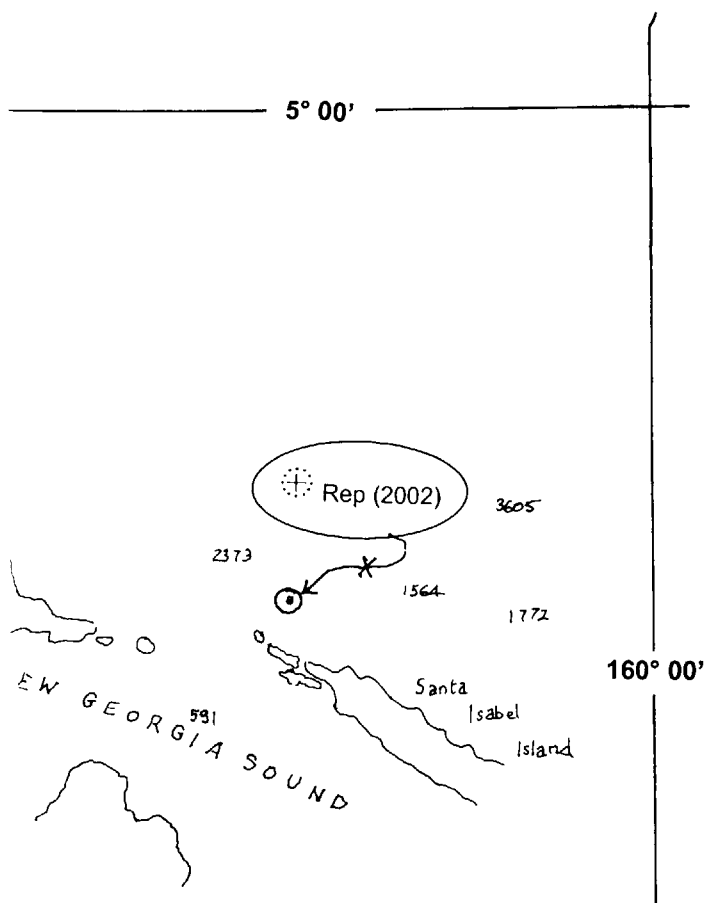

NZ 67/04 SOUTH PACIFIC – Solomon Islands – Santa Isabel Island – Rock

Chart NZ 14604 (INT 604) [ 63/04 ]

Insert  Rep (2002)

7° 10'.8S., 158° 22'.2E.

UKHO Notice 861/04  
 NI 40/2004

*Issued as a guide to chart correction.*

LAST CORRECTION	NZ NTM No.	CHART No.
NZ 63/04	NZ 67/04	NZ 14604 (INT 604)