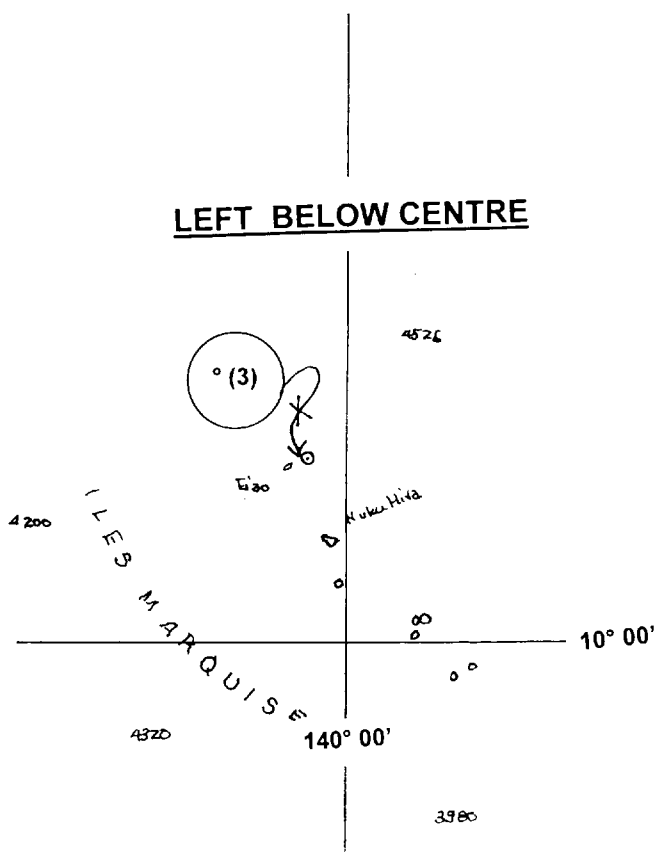

NZ 135/04 SOUTH PACIFIC – French Polynesia – Isles Marquises – Hatutu – Motu One NNE – Islet.

Chart NZ 14051 (INT 51) [94/04]

Insert islet, (3) 7° 52'.0S., 140° 23'.0W.

Chart NZ 14607 (INT 607) [127/04]

Insert islet, (3) 7° 52'.0S., 140° 23'.0W.

French Notice 04 21 47
 NI 107/2004

LEFT BELOW CENTRE

ABOVE CENTRE

Issued as a guide to chart correction.

Use in conjunction with the appropriate NZ Notice to Mariners.

LAST CORRECTION	NZ NTM No.	CHART No.	LAST CORRECTION	NZ NTM No.	CHART No.
NZ 94/04	NZ 135/04	NZ 14051 (INT 51)	NZ 127/04	NZ 135/04	NZ 14607 (INT 607)