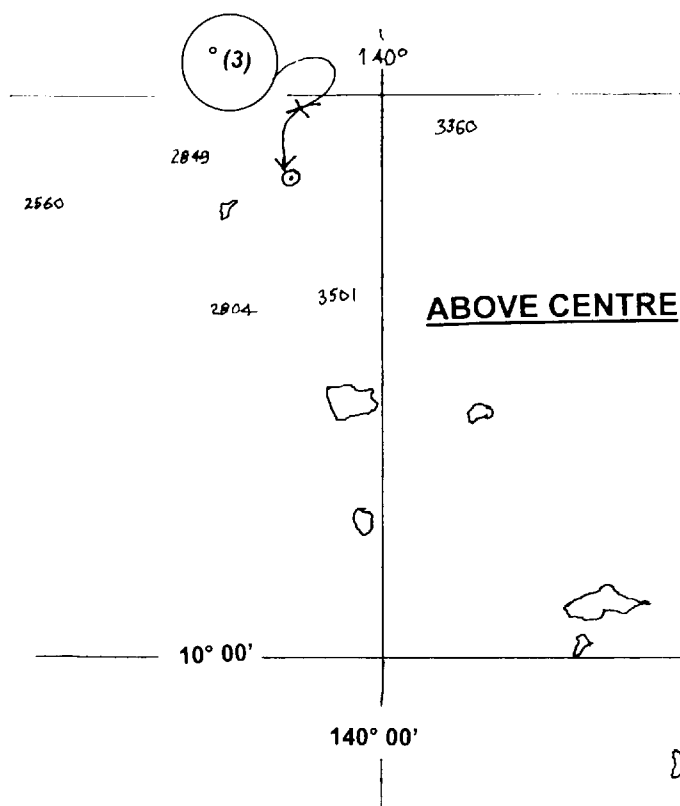

NZ 135/04 SOUTH PACIFIC – French Polynesia – Isles Marquises – Hatutu – Motu One NNE – Islet.

Chart NZ 14051 (INT 51) [94/04]

Insert islet, (3) 7° 52'.0S., 140° 23'.0W.

Chart NZ 14607 (INT 607) [127/04]

Insert islet, (3) 7° 52'.0S., 140° 23'.0W.

French Notice 04 21 47
 NI 107/2004

LEFT BELOW CENTRE

ABOVE CENTRE

Issued as a guide to chart correction.

Use in conjunction with the appropriate NZ Notice to Mariners.

LAST CORRECTION	NZ NTM No.	CHART No.	LAST CORRECTION	NZ NTM No.	CHART No.
NZ 94/04	NZ 135/04	NZ 14051 (INT 51)	NZ 127/04	NZ 135/04	NZ 14607 (INT 607)