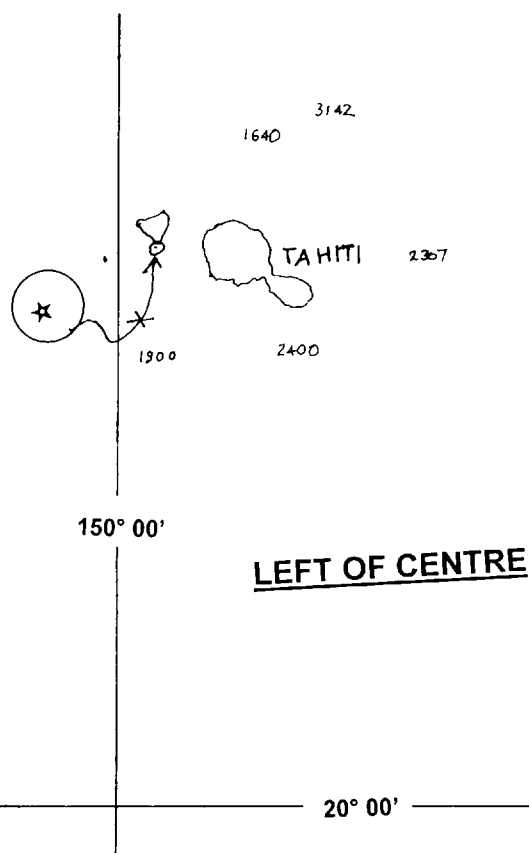

NZ 178/04 SOUTH PACIFIC – Iles de la Societe – Ile de Moorea – Light Established.

Chart NZ 14606 (INT 606) [167/04]

Insert ★ 17° 36'S., 149° 49'W.

Chart NZ 14607 (INT 607) [167/04]

Insert ★ 17° 36'S., 149° 49'W.

French Notice 02 07 33
NI 161/2004

Issued as a guide to chart correction.

Use in conjunction with the appropriate NZ Notice to Mariners.

LAST CORRECTION	NZ NTM No.	CHART No.	LAST CORRECTION	NZ NTM No.	CHART No.
NZ 167/04	NZ 178/04	NZ 14606 (INT 606)	NZ 167/04	NZ 178/04	NZ 14607 (INT 607)