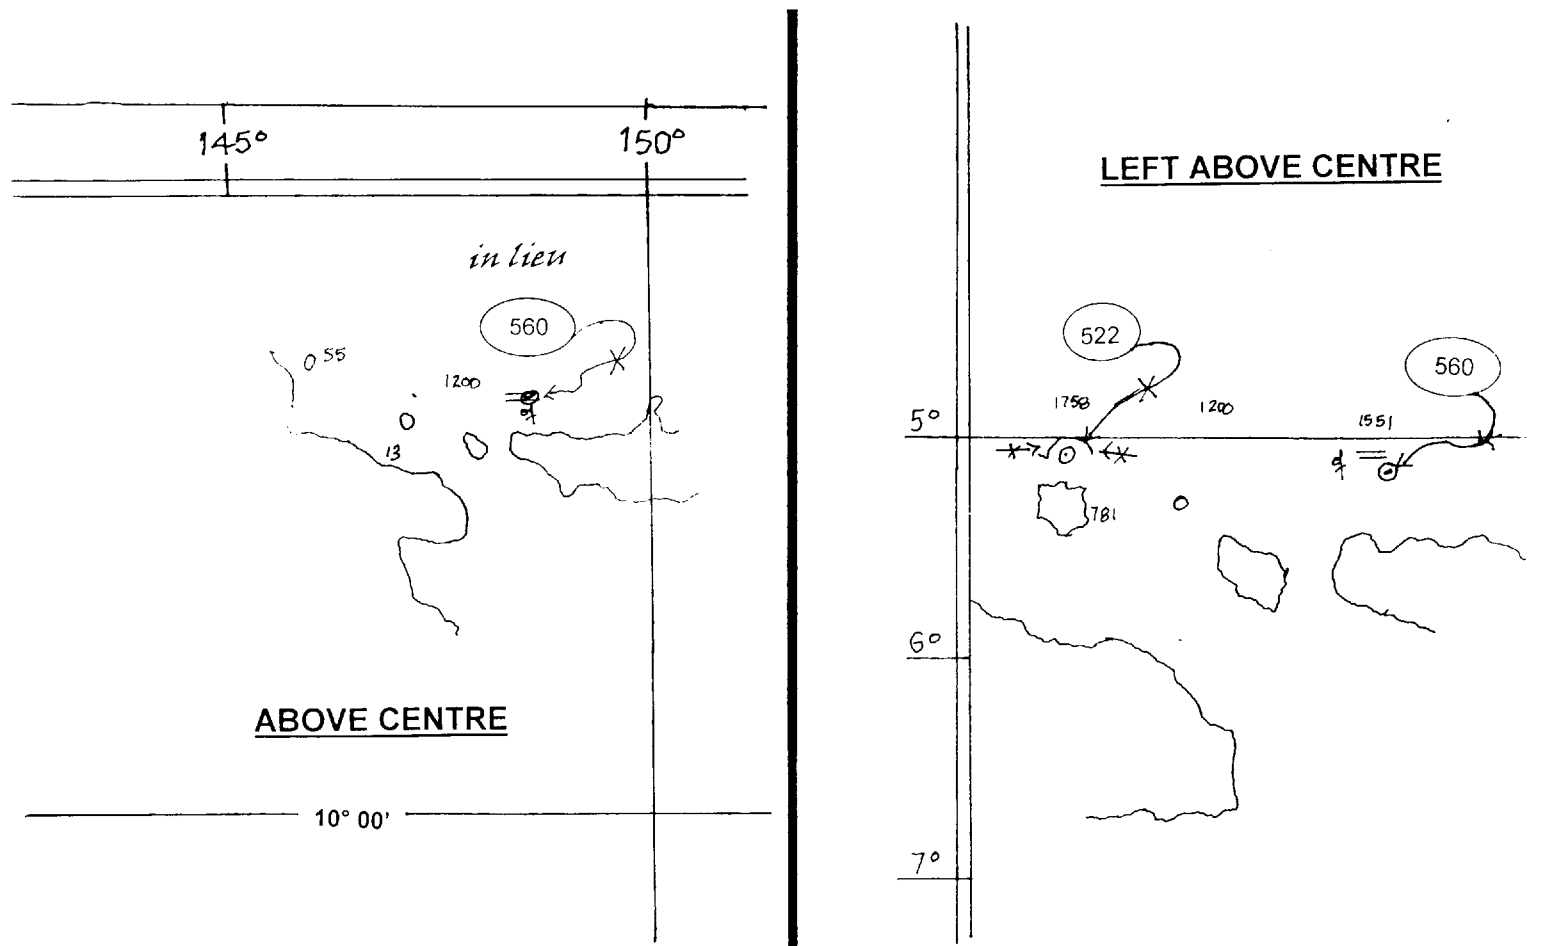

**NZ 37/05 PAPUA NEW GUINEA - New Britain to Hankow Reef - Depths.**

**Chart NZ 14060 (INT 60) [35/05]**

Substitute depth, 560m, for depth 759m 5° 09'.0 S 148° 34'.6 E

**Chart NZ 14604 (INT 604) [27/04]**

Insert depth, 560 m 5° 09'.0 S 148° 34'.6 E  
 depth, 522 m, and extend contour N to enclose 5° 05'.3 S 147° 06'.5 E

Delete depth 759m 5° 04'.9 S 148° 29'.0 E

Aus Notice 1067/04  
 NI 9/2005

*Issued as a guide to chart correction.*

*Use in conjunction with the appropriate NZ Notice to Mariners.*

LAST CORRECTION	NZ NTM No.	CHART No.	LAST CORRECTION	NZ NTM No.	CHART No.
NZ 35/05	NZ 37/05	NZ 14060 (INT 60)	NZ 27/04	NZ 37/05	NZ 14604 (INT 604)