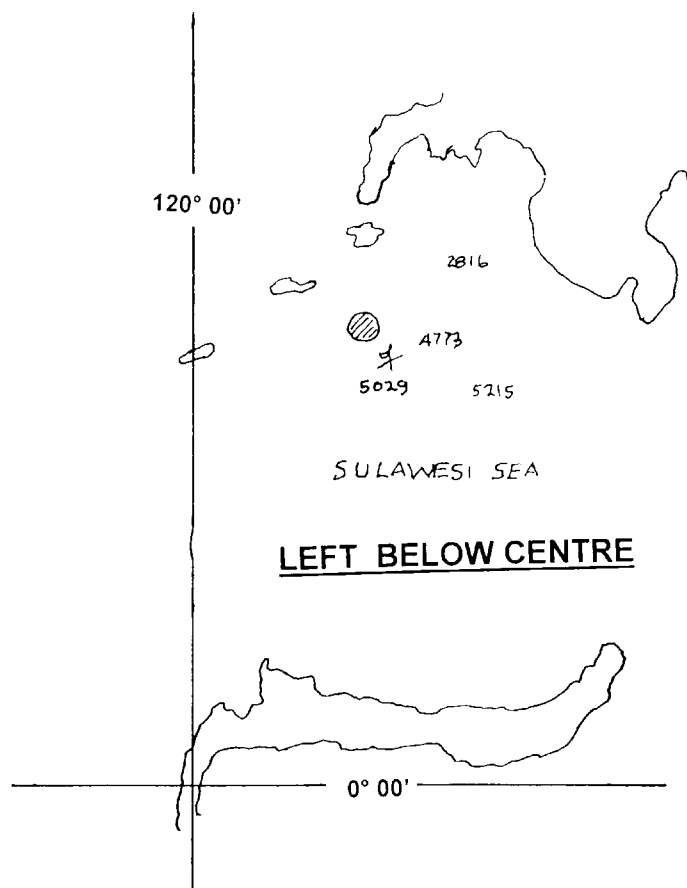

**NZ 80/05 SOUTH PACIFIC – Philippine Sea – Sulu Archipelago – Celebes Sea – Jolo Southeastwards
 – Rock**

Chart NZ 14052 (INT 52) [28/05]

Delete 

5° 29'.6N., 122° 03'.0E.

UKHO Notice 720/05
 NI 48/2005

Issued as a guide to chart correction.

| LAST CORRECTION | NZ NTM No. | CHART No. |
|-----------------|------------|-------------------|
| NZ 28/05 | NZ 80/05 | NZ 14052 (INT 52) |