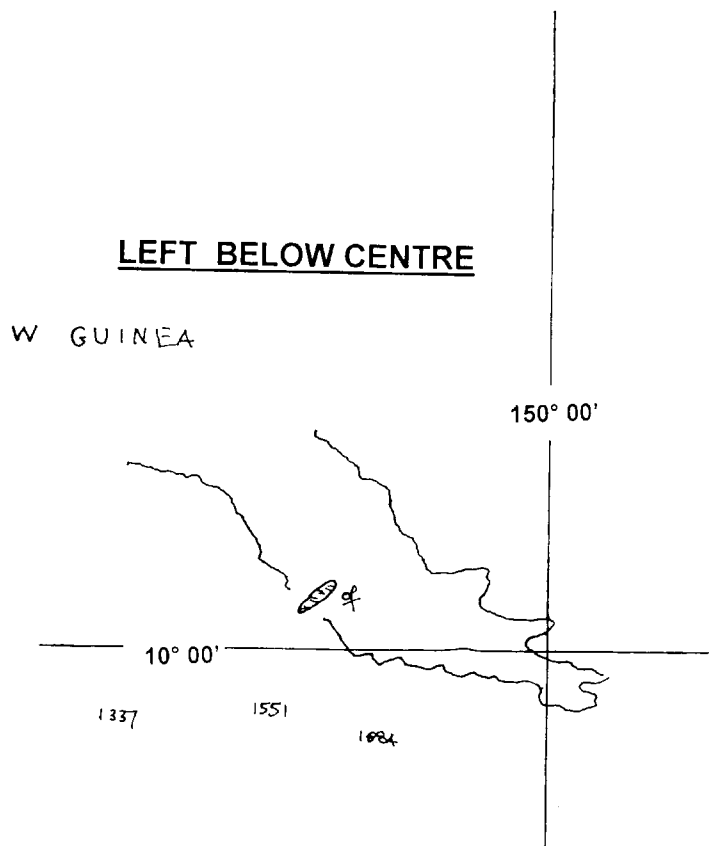

NZ 81/05 SOUTH PACIFIC – Papua New Guinea – Port Moresby – Light.

Chart **NZ 14052 (INT 52)** [80/05]

Delete ★ 9° 30'S., 147° 11'E.

Chart **NZ 14060 (INT 60)** [37/05]

Delete ★ 9° 30'S., 147° 11'E.

Chart **NZ 14604 (INT 604)** [37/05]

Delete ★ 9° 30'S., 147° 11'E.

UKHO Notice 1099/05

UKHO Light List K 3460,3460.1

NI 42/2005

<i>Use in conjunction with the appropriate NZ Notice to Mariners.</i>		
LAST CORRECTION	NZ NTM No.	CHART No.
NZ 80/05	NZ 81/05	NZ 14052 (INT 52)