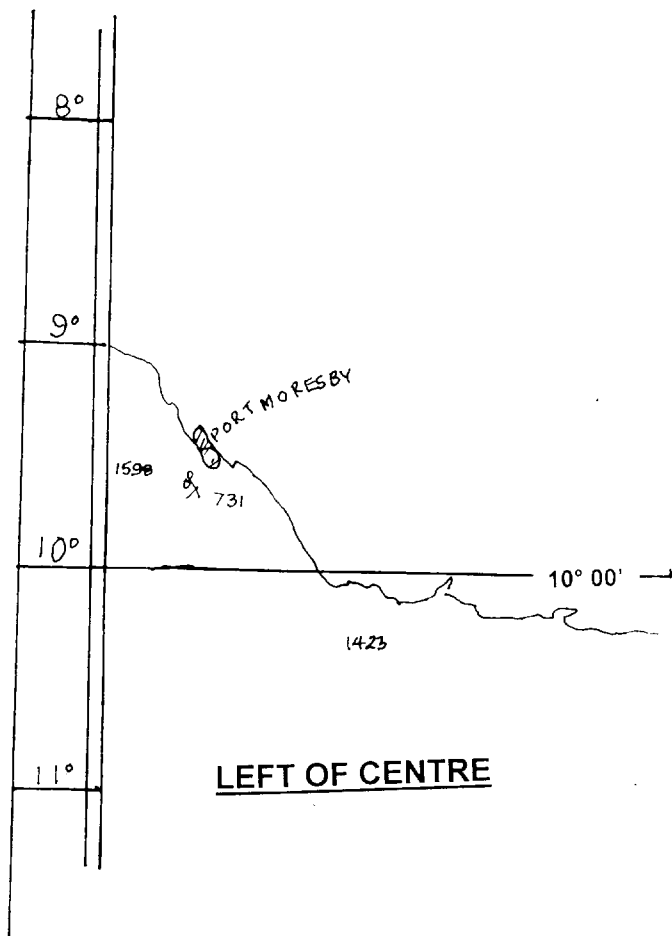

NZ 81/05 SOUTH PACIFIC – Papua New Guinea – Port Moresby – Light.

Chart **NZ 14052 (INT 52)** [80/05]

Delete ★ 9° 30'S., 147° 11'E.

Chart **NZ 14060 (INT 60)** [37/05]

Delete ★ 9° 30'S., 147° 11'E.

Chart **NZ 14604 (INT 604)** [37/05]

Delete ★ 9° 30'S., 147° 11'E.

UKHO Notice 1099/05

UKHO Light List K 3460,3460.1

NI 42/2005

<i>Use in conjunction with the appropriate NZ Notice to Mariners.</i>		
LAST CORRECTION	NZ NTM No.	CHART No.
NZ 80/05	NZ 81/05	NZ 14052 (INT 52)

Issued as a guide to chart correction.

Use in conjunction with the appropriate NZ Notice to Mariners.

LAST CORRECTION	NZ NTM No.	CHART No.	LAST CORRECTION	NZ NTM No.	CHART No.
NZ 37/05	NZ 81/05	NZ 14060 (INT 60)	NZ 37/05	NZ 81/05	NZ 14604 (INT 604)