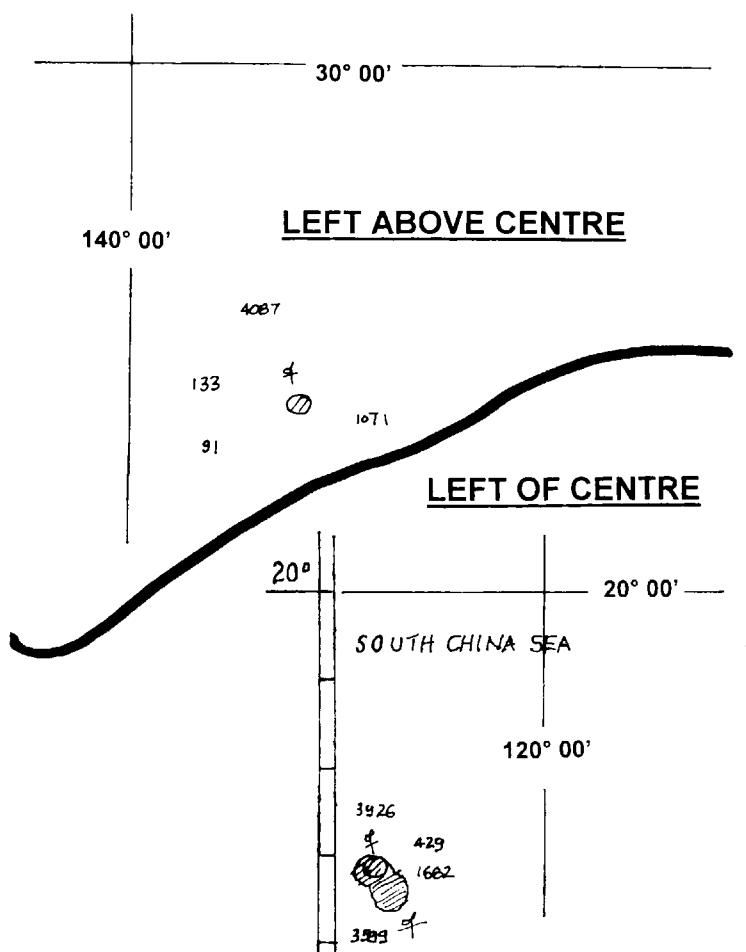

NZ 201/05 NORTH WEST PACIFIC – Ogasawara Plateau – Haha Sima Southwards and Luzon Westwards – Depths.

Chart NZ 14052 (INT 52) [199/05]

Delete	depth 73	26° 25'N.,	142° 00'E.
	depth 42 and contours	16° 52'N.,	117° 59'E.

Japan Notice 1085/05: UKHO Notice 4394/05
NI 181/2005

Use in conjunction with the appropriate NZ Notice to Mariners.

LAST CORRECTION	NZ NTM No.	CHART No.
NZ 199/05	NZ 201/05	NZ 14052 (INT 52)