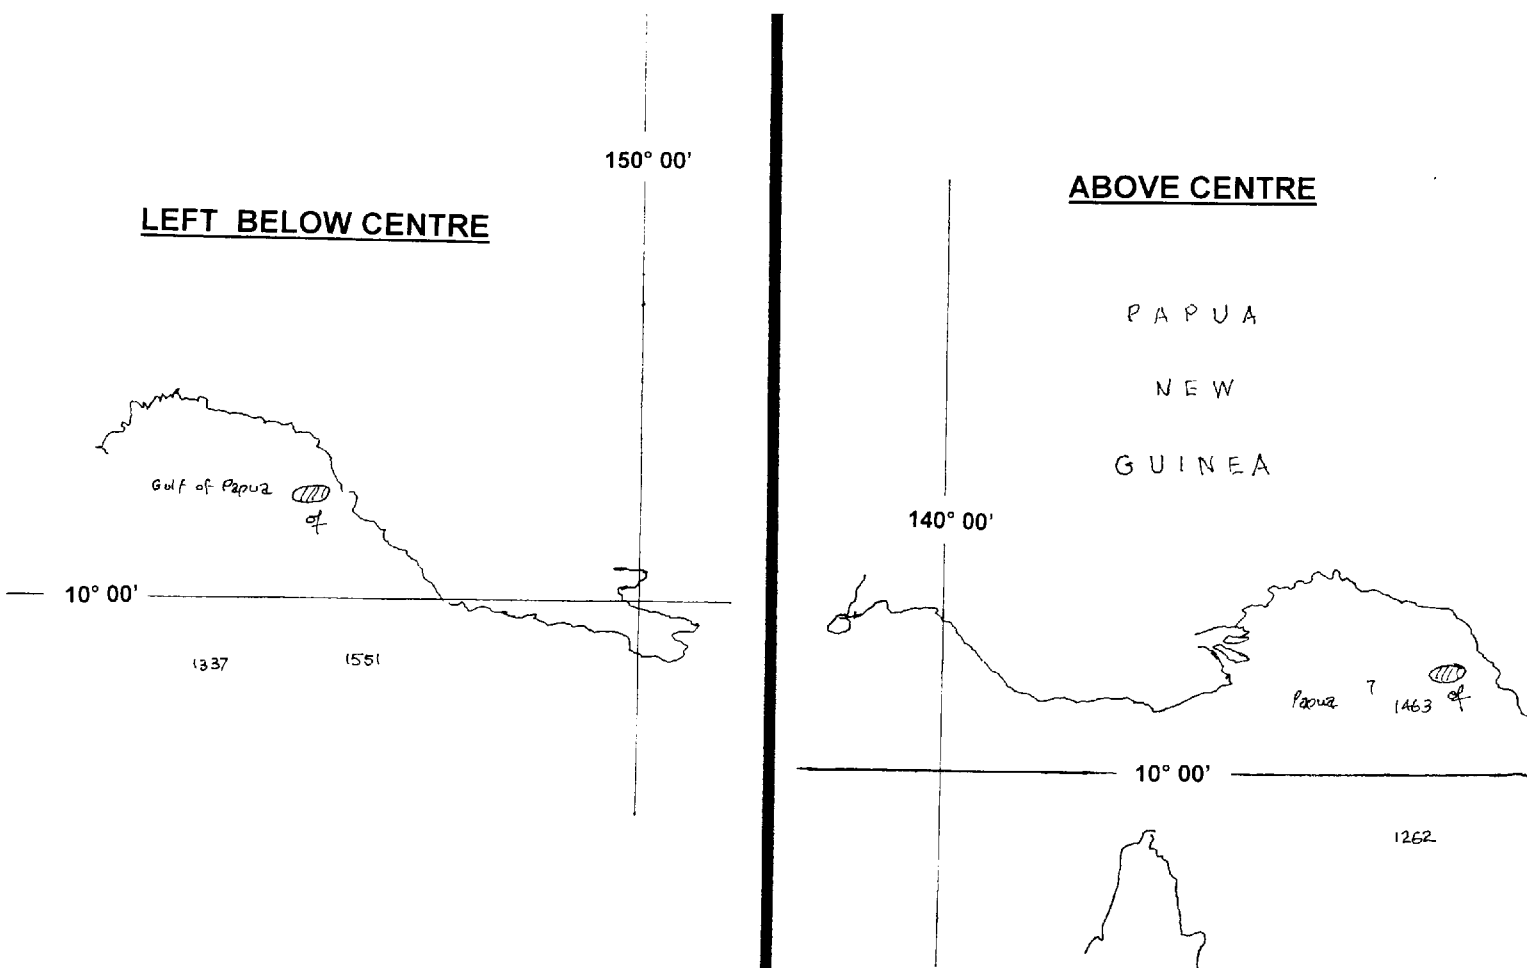

NZ 251/05 PAPUA NEW GUINEA – Coral Sea –Gulf of Papua – Depths.

Chart NZ 14052 (INT 52) [215/05]

Delete depth 225m 8° 48'.0S., 146° 02'.0E.

Chart NZ 14060 (INT60) [250/05]

Delete depth 225m 8° 48'.0S., 146° 02'.0E.

France Notice 05 43 22
 NI 235/2005

Issued as a guide to chart correction.

Use in conjunction with the appropriate NZ Notice to Mariners.

LAST CORRECTION	NZ NTM No.	CHART No.	LAST CORRECTION	NZ NTM No.	CHART No.
NZ 215/05	NZ 251/05	NZ 14052 (INT 52)	NZ 250/05	NZ 251/05	NZ 14060 (INT 60)