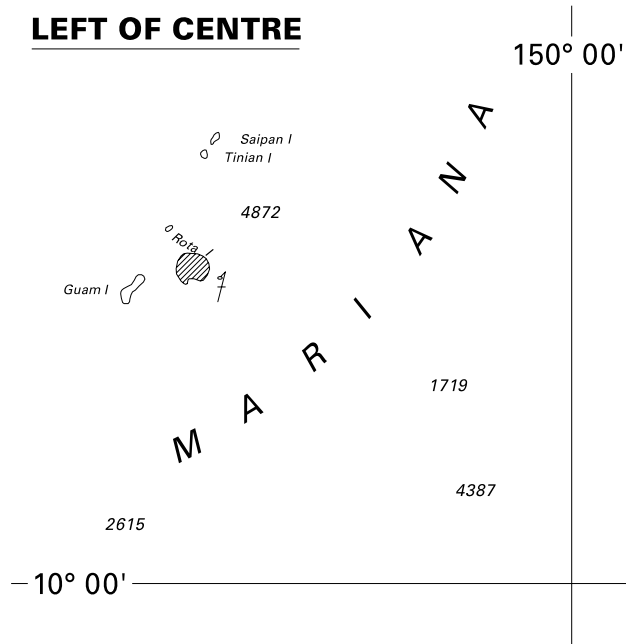

NZ 35/06 NORTH PACIFIC OCEAN – Southwestern Part – Mariana Islands – Rota Island Southeastward – Depth.

Chart NZ 14052 (INT 52) [252/05]

Delete depth 437m and enclosing danger circle 13° 41'.0N., 145° 30'.0E.

US Notice 4/06-52
NI 13/2006

<i>Issued as a guide to chart correction.</i>		<i>Use in conjunction with the appropriate NZ Notice to Mariners.</i>	
LAST CORRECTION	NZ NTM No.	CHART No.	
NZ 252/05	NZ 35/06	NZ 14052 (INT 52)