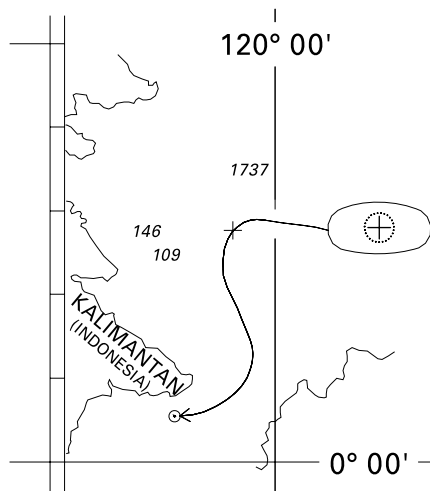

NZ 116/06 INDONESIA – Kalimantan – Selat Makasar – T. Mangkalihat Southwestwards – Rock.

Chart NZ 14052 (INT 52) [99/06]

Insert 

0° 33'.0N., 118° 48'.0E.

UKHO Notice 2336/06
 NI 96/2006

LEFT BELOW CENTRE

<i>Issued as a guide to chart correction.</i>		<i>Use in conjunction with the appropriate NZ Notice to Mariners.</i>	
LAST CORRECTION	NZ NTM No.	CHART No.	
NZ 99/06	NZ 116/06	NZ 14052 (INT52)	