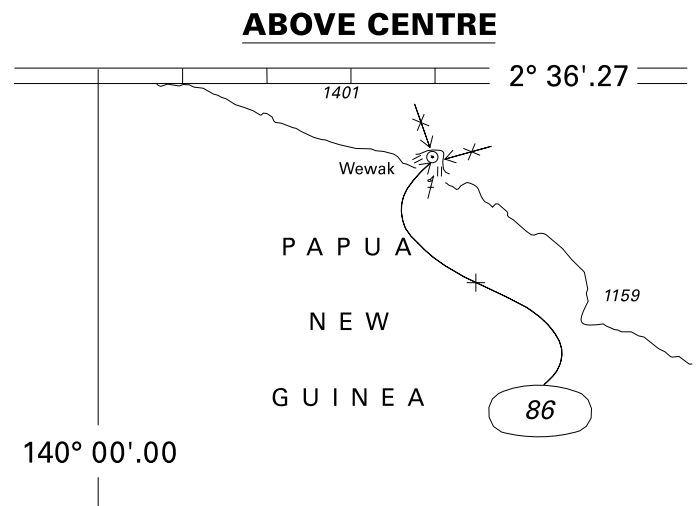

NZ 165/06 PAPUA NEW GUINEA – North Coast – Cape Terebu Northeastwards – Depth.

Chart NZ 14052 (INT 52) [164/06]

Insert depth 86, extend 200m contour NE to enclose 3° 28'.9S., 143° 58'.0E.

Chart NZ 14060 (INT 60) [164/06]

Insert depth 86, extend 200m contour NE to enclose 3° 28'.9S., 143° 58'.0E.

AUS Notice 630/06
 NI 166/2006

<i>Issued as a guide to chart correction. Use in conjunction with the appropriate NZ Notice to Mariners.</i>			<i>Issued as a guide to chart correction. Use in conjunction with the appropriate NZ Notice to Mariners.</i>		
LAST CORRECTION	NZ NTM No.	CHART No.	LAST CORRECTION	NZ NTM No.	CHART No.
NZ 164/06	NZ 165/06	NZ 14052 (INT 52)	NZ 164/06	NZ 165/06	NZ 14060 (INT 60)