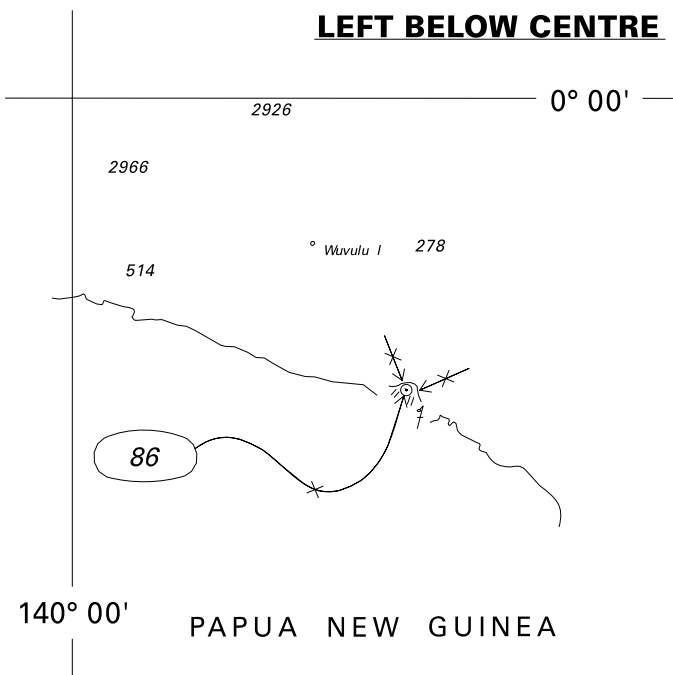

NZ 165/06 PAPUA NEW GUINEA – North Coast – Cape Terebu Northeastwards – Depth.

Chart NZ 14052 (INT 52) [164/06]

Insert depth 86, extend 200m contour NE to enclose 3° 28'.9S., 143° 58'.0E.

Chart NZ 14060 (INT 60) [164/06]

Insert depth 86, extend 200m contour NE to enclose 3° 28'.9S., 143° 58'.0E.

AUS Notice 630/06
 NI 166/2006

<i>Issued as a guide to chart correction. Use in conjunction with the appropriate NZ Notice to Mariners.</i>			<i>Issued as a guide to chart correction. Use in conjunction with the appropriate NZ Notice to Mariners.</i>		
LAST CORRECTION	NZ NTM No.	CHART No.	LAST CORRECTION	NZ NTM No.	CHART No.
NZ 164/06	NZ 165/06	NZ 14052 (INT 52)	NZ 164/06	NZ 165/06	NZ 14060 (INT 60)