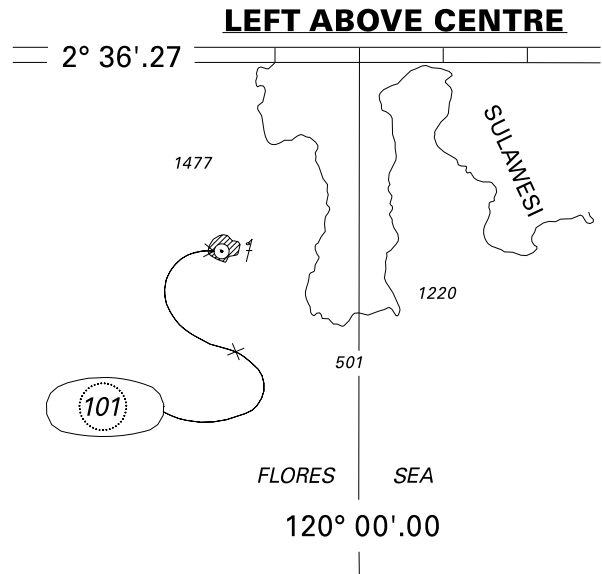

NZ 166/06 INDONESIA – Sulawesi – Kar. Takabakang Northwestwards – Depths.

Chart NZ 14052 (INT 52) [165/06]

Insert  (a) 4° 51'.0S., 118° 22'.0E.

Delete , adjacent to (a) above

Chart NZ 14060 (INT 60) [165/06]

Insert  (a) 4° 51'.0S., 118° 22'.0E.

Delete , adjacent to (a) above

UKHO Notice 3019/06
 NI 159/2006

<i>Issued as a guide to chart correction. Use in conjunction with the appropriate NZ Notice to Mariners.</i>			<i>Issued as a guide to chart correction. Use in conjunction with the appropriate NZ Notice to Mariners.</i>		
LAST CORRECTION	NZ NTM No.	CHART No.	LAST CORRECTION	NZ NTM No.	CHART No.
NZ 165/06	NZ 166/06	NZ 14052 (INT 52)	NZ 165/06	NZ 166/06	NZ 14060 (INT 60)