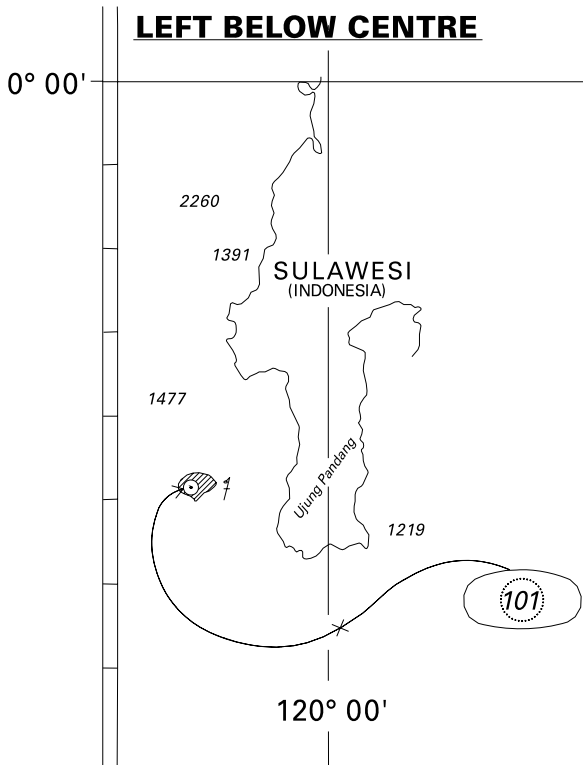

NZ 166/06 INDONESIA – Sulawesi – Kar. Takabakang Northwestwards – Depths.

Chart NZ 14052 (INT 52) [165/06]

Insert  (a) 4° 51'.0S., 118° 22'.0E.

Delete , adjacent to (a) above

Chart NZ 14060 (INT 60) [165/06]

Insert  (a) 4° 51'.0S., 118° 22'.0E.

Delete , adjacent to (a) above

UKHO Notice 3019/06
 NI 159/2006

<i>Issued as a guide to chart correction. Use in conjunction with the appropriate NZ Notice to Mariners.</i>			<i>Issued as a guide to chart correction. Use in conjunction with the appropriate NZ Notice to Mariners.</i>		
LAST CORRECTION	NZ NTM No.	CHART No.	LAST CORRECTION	NZ NTM No.	CHART No.
NZ 165/06	NZ 166/06	NZ 14052 (INT 52)	NZ 165/06	NZ 166/06	NZ 14060 (INT 60)