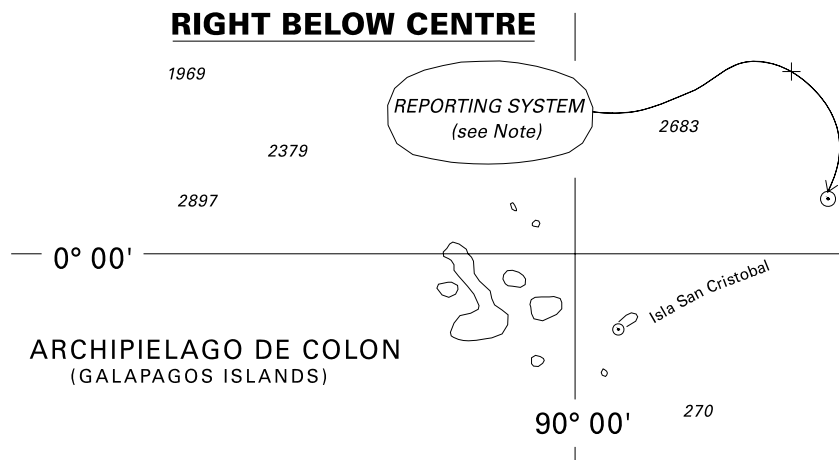

NZ 171/07 SOUTH PACIFIC OCEAN – Archipiélago de Colón (Galapagos Islands) – Legends – Cautionary Notes.

Chart **NZ 14051 (INT 51)** [151/06]

Insert legend, *REPORTING SYSTEM* (see Note), centred on 0° 40'.0N., 87° 00'.0W.

Insert accompanying note below chart title

International Maritime Organization
 NI 183/2007

<i>Issued as a guide to chart correction.</i>		<i>Use in conjunction with the appropriate NZ Notice to Mariners.</i>	
LAST CORRECTION	NZ NTM No.	CHART No.	
NZ 151/06	NZ 171/07	NZ 14051 (INT 51)	

To accompany New Zealand Notice to Mariners No. 171/07

Chart No. NZ 14051 (INT 51)

<p>REPORTING SYSTEM For procedures and working details of the Galapagos Reporting System (GALREP), see Admiralty List of Radio Signals.</p>
