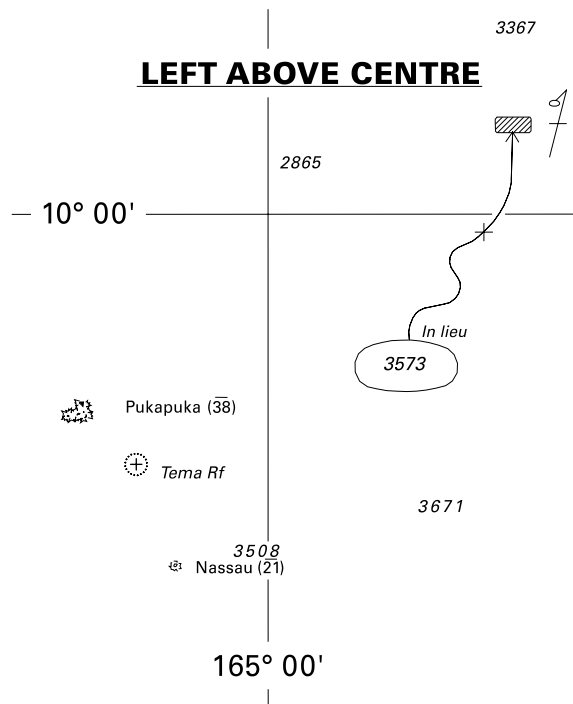

NZ 88/08 SOUTH WEST PACIFIC – Northern Cook Islands – Depth.

Chart NZ 14606 (INT 606) [233/07]

Amend depth to, 3573

9° 35'S., 163° 55W.

Land Information New Zealand
 NI 82/2008

<i>Issued as a guide to chart correction.</i>		<i>Use in conjunction with the appropriate NZ Notice to Mariners.</i>	
LAST CORRECTION	NZ NTM No.	CHART No.	
NZ 233/07	NZ 88/08	NZ 14606 (INT 606)	