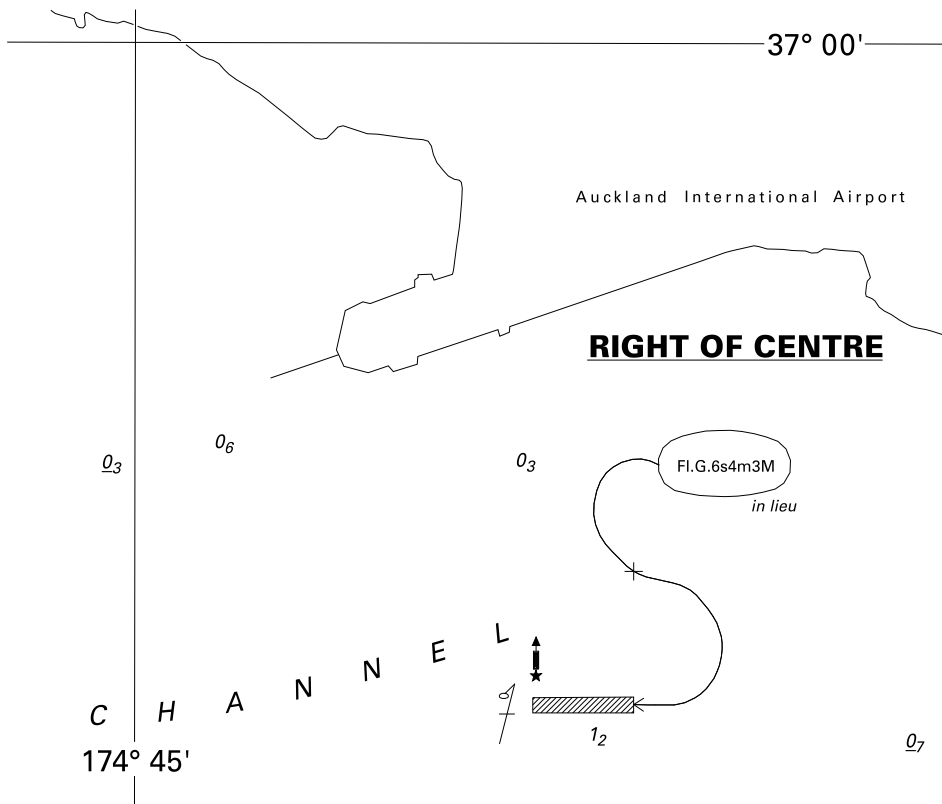

NZ 141/12 NEW ZEALAND – North Island – West Coast – Manukau Harbour – Papakura Channel - Light

Chart NZ 4314 [127/12]

Amend light to, Fl.G.6s4m3M

37° 02'.17S., 174° 46'.71E.

Charts affected: NZ 4314

Ports of Auckland
 NZ Light List K4110.4
 NI 155/2012

<i>Issued as a guide to chart correction.</i>		<i>Use in conjunction with the appropriate NZ Notice to Mariners.</i>	
LAST CORRECTION	NZ NTM No.	CHART No.	
NZ 127/12	NZ 141/12	NZ 4314	