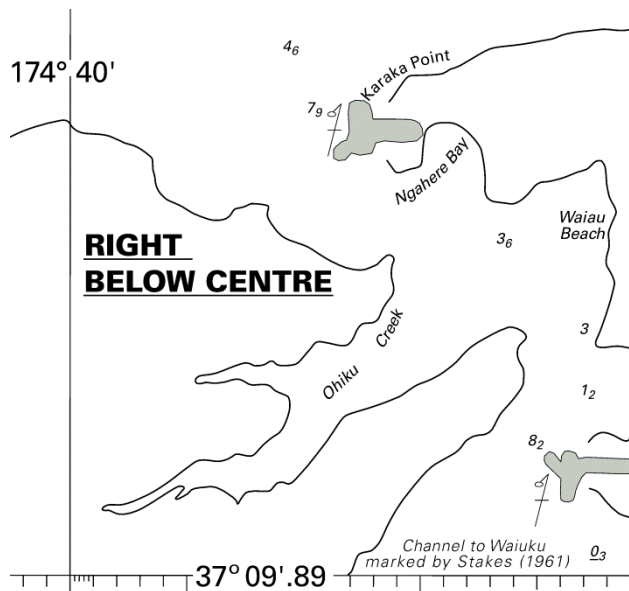

NZ 183/14 NEW ZEALAND – North Island – West Coast – Manukau Harbour – Waiuku Channel – Lights.

Former notice – NZ 150(T)/13 is cancelled.

Chart NZ 4314 [34/14]

Delete	 Fl.R.4s	37° 08'.37S.,	174° 41'.25E.
	R		
	 Fl.R.8s	37° 09'.57S.,	174° 42'.15E.
	R		

Coastguard Northern Region
NZ Light List K4110.08, 4110.088
NI 183/2014

<i>Issued as a guide to chart correction.</i>		<i>Use in conjunction with the appropriate NZ Notice to Mariners.</i>	
LAST CORRECTION	NZ NTM No.	CHART No.	
NZ 34/14	NZ 183/14	NZ 4314	