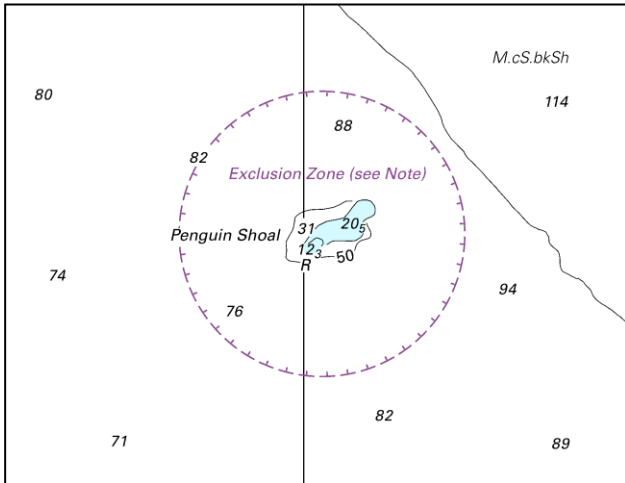

| | | |
|--------|--|-----------------------------|
| Insert | the accompanying block showing foul grounds, exclusion zones and AIS equipped aid to navigation, centred on: | 37° 32'.30S., 176° 17'.95E. |
| | the accompanying block showing exclusion zone, centred on: | 37° 29'.50S., 177° 10'.60E. |
| | accompanying note 'EXCLUSION ZONES' | below chart title |

3. **Chart NZ 534 [255/15]**

| | | |
|--------|--|-----------------------------|
| Insert | the accompanying block showing exclusion zone, centred on: | 37° 26'.80S., 176° 20'.45E. |
| | accompanying note 'EXCLUSION ZONE' | right of chart title |

EXCLUSION ZONES
 No vessel 500 gross registered tonnage or greater may enter or remain in the Exclusion Zones. See Bay of Plenty Regional Navigation Safety Bylaws for details.

NZ 541

Image size (mm) 82.4 x 63.3

NZ 541

EXCLUSION ZONES
 No vessel 500 gross registered tonnage or greater may enter or remain in the Exclusion Zones. See Bay of Plenty Regional Navigation Safety Bylaws for details.

NZ 542

Image size (mm) 74.8 x 109.4