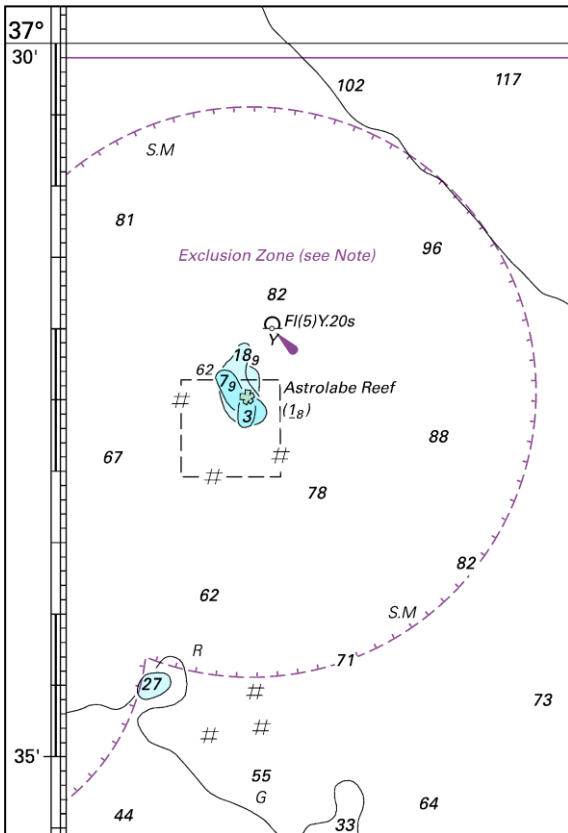

3. **Chart NZ 534 [255/15]**

| | | |
|--------|--|-----------------------------|
| Insert | the accompanying block showing exclusion zone, centred on: | 37° 26'.80S., 176° 20'.45E. |
| | accompanying note 'EXCLUSION ZONE' | right of chart title |

4. **Chart NZ 541 [NE Dec 15]**

| | | |
|--------|---|-----------------------------|
| Insert | the accompanying block showing foul grounds and exclusion zones and buoy, centred on: | 37° 33'.31S., 176° 22'.35E. |
| | the accompanying block showing exclusion zone, centred on: | 37° 26'.81S., 176° 20'.10E. |
| | accompanying note 'EXCLUSION ZONES' | below chart title |

NZ 541

EXCLUSION ZONES
 No vessel 500 gross registered tonnage or greater may enter or remain in the Exclusion Zones. See Bay of Plenty Regional Navigation Safety Bylaws for details.

NZ 542

Image size (mm) 74.8 x 109.4

NZ 542

Image size (mm) 144.4 x 108.4

NZ 542

EXCLUSION ZONES
No vessel 500 gross registered tonnage or greater may enter or remain in the Exclusion Zones. See Bay of Plenty Regional Navigation Safety Bylaws for details.