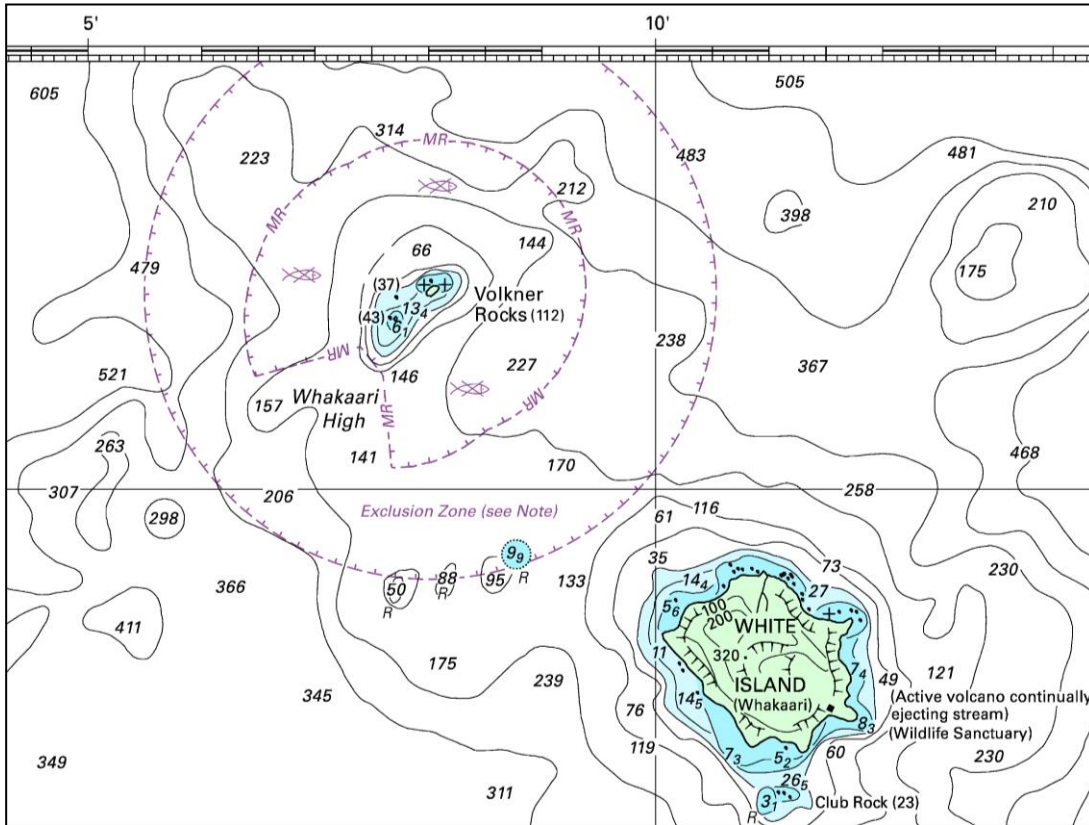

NZ 542

Image size (mm) 144.4 x 108.4

NZ 542

EXCLUSION ZONES
No vessel 500 gross registered tonnage or greater may enter or remain in the Exclusion Zones. See Bay of Plenty Regional Navigation Safety Bylaws for details.