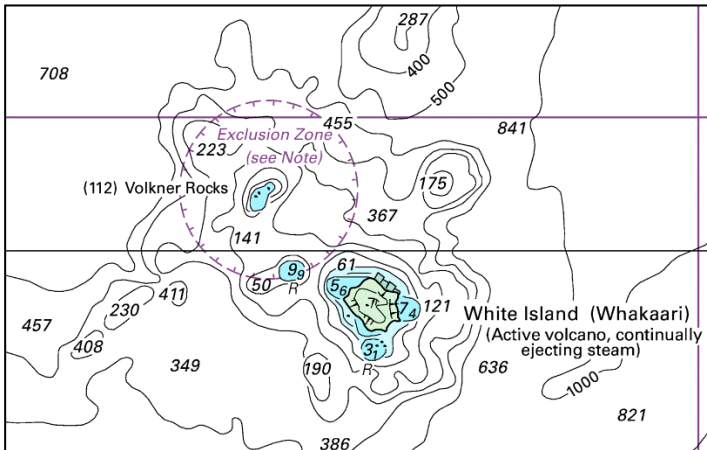

3. **Chart NZ 534 [255/15]**

| | | |
|--------|--|-----------------------------|
| Insert | the accompanying block showing exclusion zone, centred on: | 37° 26'.80S., 176° 20'.45E. |
| | accompanying note 'EXCLUSION ZONE' | right of chart title |

| | | |
|---------|--|-----------------------------|
| Replace |  VQ(3)5s6M with  VQ(3)5s6M AIS | 37° 36'.07S., 176° 10'.71E. |
|---------|--|-----------------------------|

5. **Chart NZ 542 [22/16]**

| | | |
|--------|---|-----------------------------|
| Insert | the accompanying block showing foul grounds and exclusion zones and buoy, centred on: | 37° 32'.65S., 176° 25.95E. |
| | the accompanying block showing exclusion zone, centred on: | 37° 29'.51S., 177° 08'.99E. |
| | accompanying note 'EXCLUSION ZONES' | below chart title |

NZ Light List: 3899.05

Bay of Plenty Regional Council
HITS 534/1011

Note: No tracings are included for this notice.

NZ 54

Image size (mm) 108.3 x 85.1

NZ 54

Image size (mm) 94.0 x 59.0

NZ 54

EXCLUSION ZONES
 No vessel 500 gross registered tonnage or greater may enter or remain in the Exclusion Zones. See Bay of Plenty Regional Navigation Safety Bylaws for details.

NZ 541

Image size (mm) 82.4 x 63.3