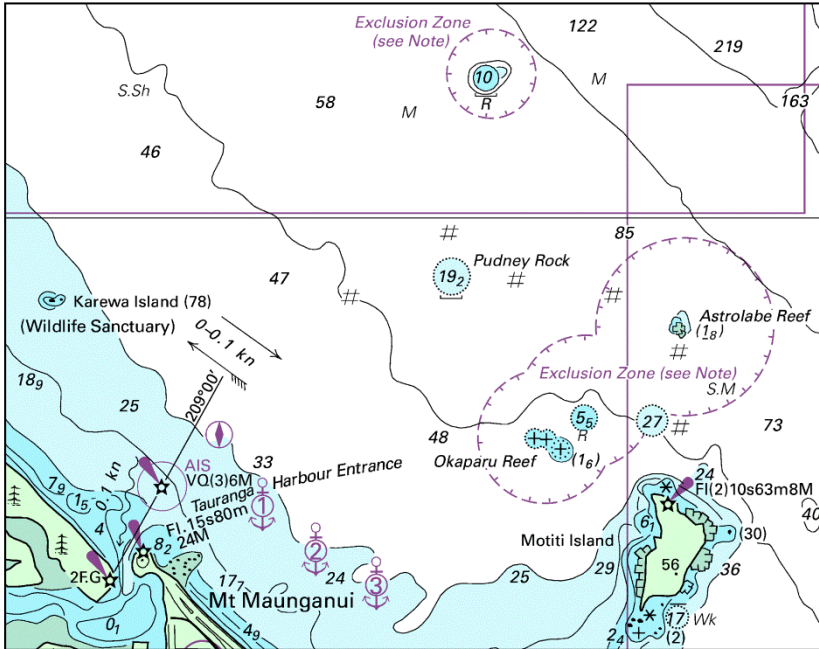

3. **Chart NZ 534 [255/15]**

| | | |
|--------|--|-----------------------------|
| Insert | the accompanying block showing exclusion zone, centred on: | 37° 26'.80S., 176° 20'.45E. |
| | accompanying note 'EXCLUSION ZONE' | right of chart title |

| | | |
|---------|--|-----------------------------|
| Replace |  VQ(3)5s6M with  VQ(3)5s6M AIS | 37° 36'.07S., 176° 10'.71E. |
|---------|--|-----------------------------|

5. **Chart NZ 542 [22/16]**

| | | |
|--------|---|-----------------------------|
| Insert | the accompanying block showing foul grounds and exclusion zones and buoy, centred on: | 37° 32'.65S., 176° 25.95E. |
| | the accompanying block showing exclusion zone, centred on: | 37° 29'.51S., 177° 08'.99E. |
| | accompanying note 'EXCLUSION ZONES' | below chart title |

NZ Light List: 3899.05

Bay of Plenty Regional Council
HITS 534/1011

Note: No tracings are included for this notice.

NZ 54

Image size (mm) 108.3 x 85.1

NZ 54

Image size (mm) 94.0 x 59.0

NZ 54

EXCLUSION ZONES
 No vessel 500 gross registered tonnage or greater may enter or remain in the Exclusion Zones. See Bay of Plenty Regional Navigation Safety Bylaws for details.

NZ 541

Image size (mm) 82.4 x 63.3