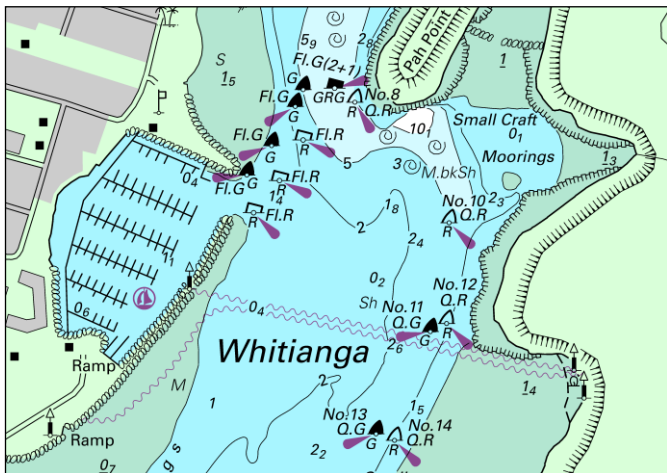

NZ 179/16 NEW ZEALAND – North Island – East Coast – Whitianga Harbour. Aids to Navigation and Cable

1. **Chart NZ 5316** [Aug 15]

Insert the accompanying block showing amendments to aids to
navigation and cables, centered on:

36° 50'.193S., 175° 42'.595E.

Waikato Regional Council
HITS 5316/11

Note: No tracings are included for this notice.

NZ 5316

Image Size (mm) 62.0 x 87.7