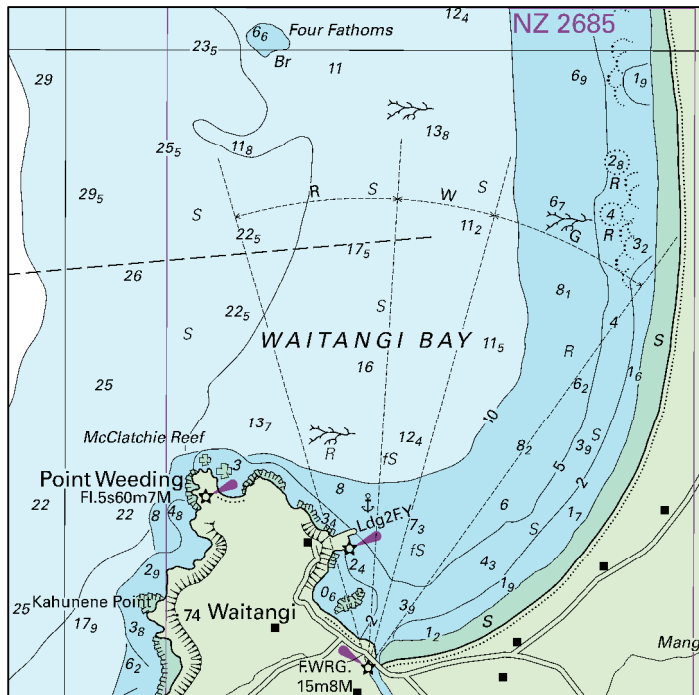

NZ 122/18 NEW ZEALAND - Chatham Islands – Port Waitangi Wharf. Wharf and Aids to Navigation

1. Chart NZ 2683 [109/18]

Insert the accompanying block showing amendments to the wharf and aids to navigation, centred on:

43° 56'.08S., 176° 33'.57W.

NZ Light List: 4544, 4544.5, 4544.51

Environment Canterbury, Memorial Park Alliance
HITS 2685/6

NZ 2683

Image Size (mm) 91.0 x 91.4