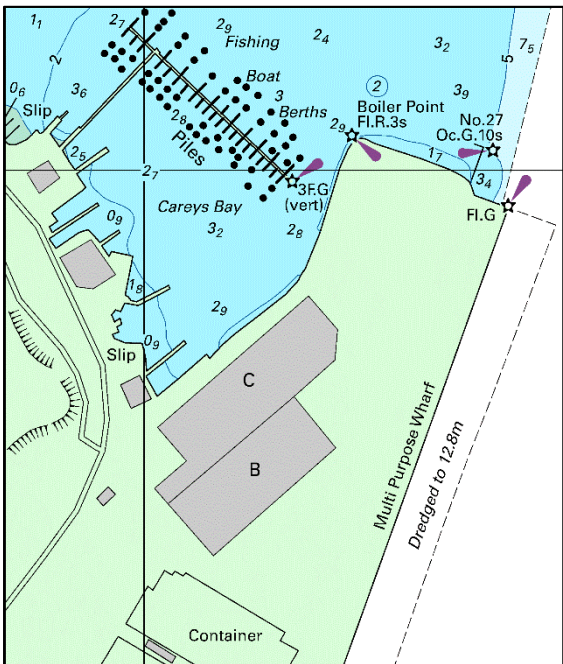

NZ 20/20 NEW ZEALAND - South Island - East Coast - Otago Harbour - Port Chalmers. Wharf Work and Aids to Navigation

1. Former notice - NZ 31(P)/19 is cancelled.

2. Chart NZ 6612 [NE Jun 18]

Insert the accompanying block showing updates to wharf and aids to navigation, centred on:

45°48'.32S., 170°37'.98E.

3. Chart NZ 6612 (plan, Port Chalmers) [NE Jun 18]

Insert the accompanying block showing updates to wharf and aids to navigation, centred on:

45°48'.565S., 170°37'.578E.

NZ Light List: 4370.2

Port Otago
HITS 6612/278/2

To accompany New Zealand Notice to Mariners No. 20/20

NZ 6612

Image Size (mm) 81.0 x 74.1

To accompany New Zealand Notice to Mariners No. 20/20

NZ 6612 (plan, Port Chalmers)

Image Size (mm) 86.9 x 73.7