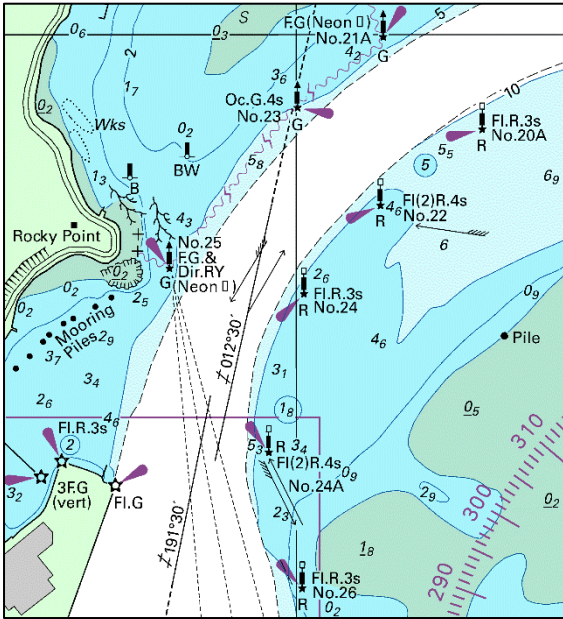

NZ 20/20 NEW ZEALAND - South Island - East Coast - Otago Harbour - Port Chalmers. Wharf Work and Aids to Navigation

1. Former notice - NZ 31(P)/19 is cancelled.

2. Chart NZ 6612 [NE Jun 18]

Insert the accompanying block showing updates to wharf and aids to navigation, centred on:

45°48'.32S., 170°37'.98E.

3. Chart NZ 6612 (plan, Port Chalmers) [NE Jun 18]

Insert the accompanying block showing updates to wharf and aids to navigation, centred on:

45°48'.565S., 170°37'.578E.

NZ Light List: 4370.2

Port Otago
HITS 6612/278/2

To accompany New Zealand Notice to Mariners No. 20/20

NZ 6612

Image Size (mm) 81.0 x 74.1

To accompany New Zealand Notice to Mariners No. 20/20

NZ 6612 (plan, Port Chalmers)

Image Size (mm) 86.9 x 73.7