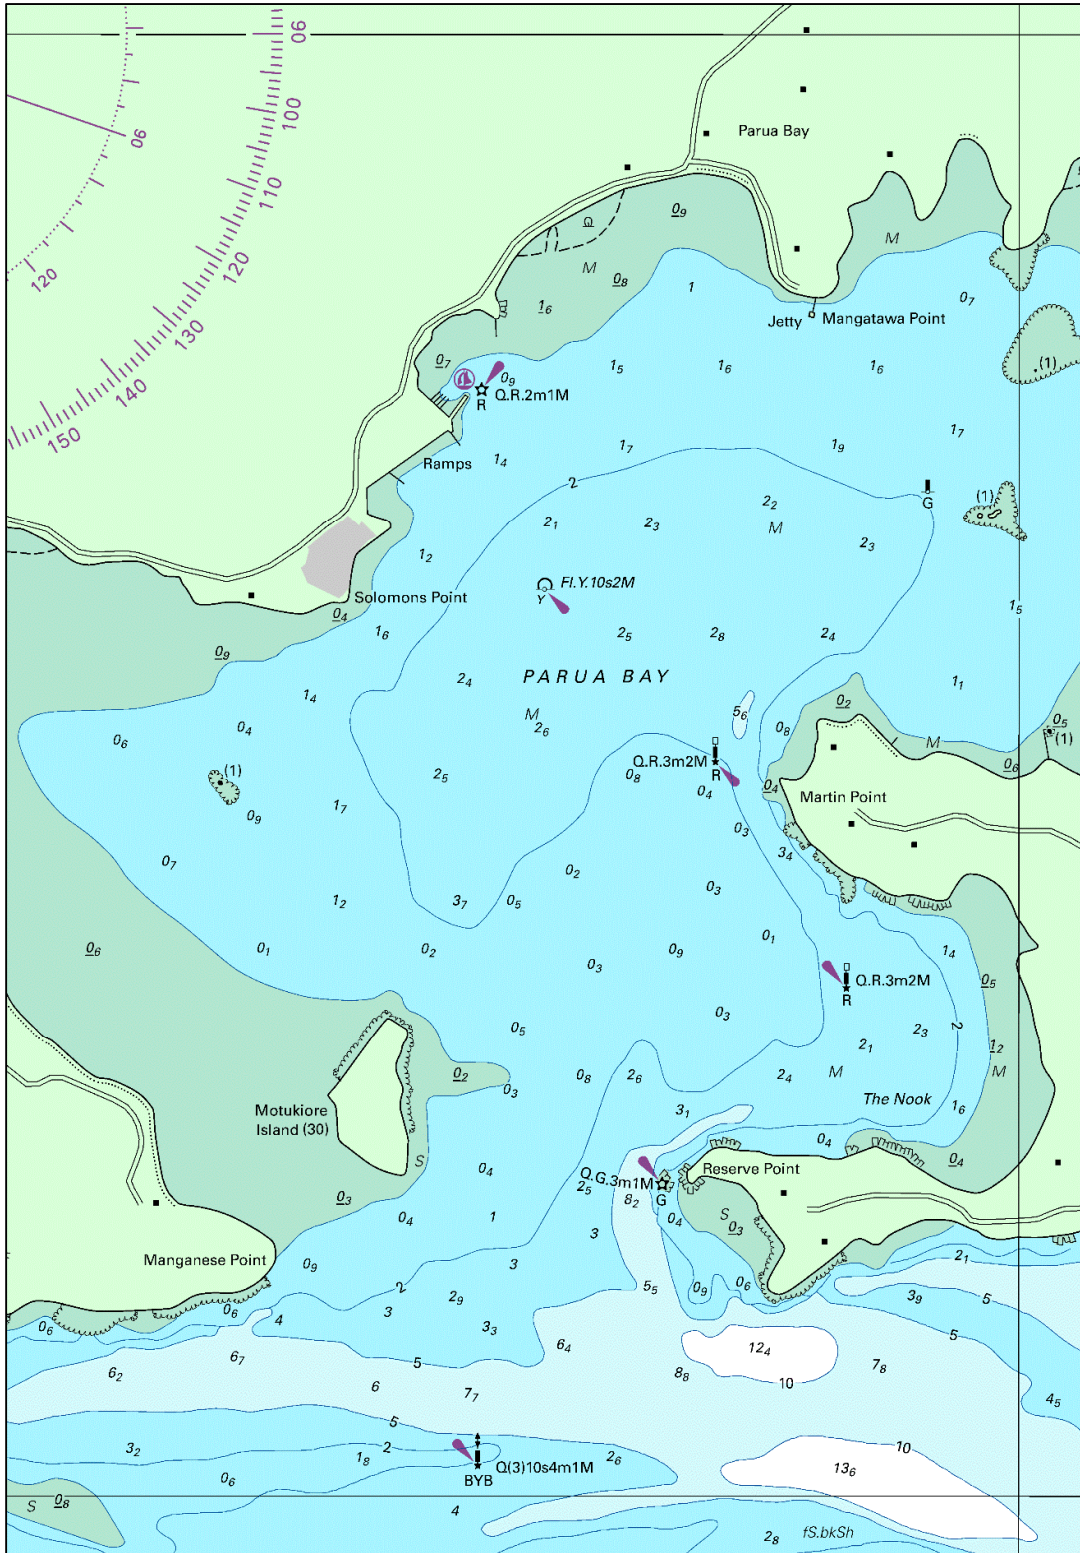

NZ 44/23 NEW ZEALAND - North Island - East Coast - Whangarei Harbour - Parua Bay. Aids to Navigation and Bathymetry**1. Chart NZ 5215 [052/22]**

Insert the accompanying block showing updates to Parua Bay, centred 35°47'.02S., 174°27'.21E.
on:

Northland Regional Council
HITS 5215/187

*To accompany New Zealand Notice to Mariners No. 44/23
NZ 5215*

Image Size (mm) 217.9 x 151.8