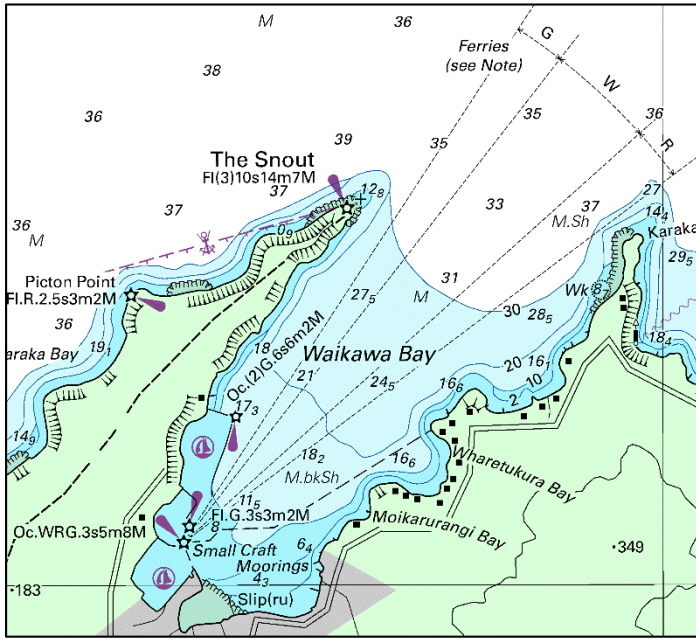

**NZ 50/23 NEW ZEALAND - South Island - North Coast - Queen Charlotte Sound / Tōtaranui - Waikawa Bay. Marina
Development and Aid to Navigation**

1. Chart NZ 6153 [075/19]

Insert the accompanying block showing updates to Waikawa Bay,
centred on:

41°15'.32S., 174°02'.94E.

NZ Light List: 4254.3

Shearwater Consulting Ltd.
HITS 6153/55

NZ 6153

Image Size (mm) 83.5 x 91.5