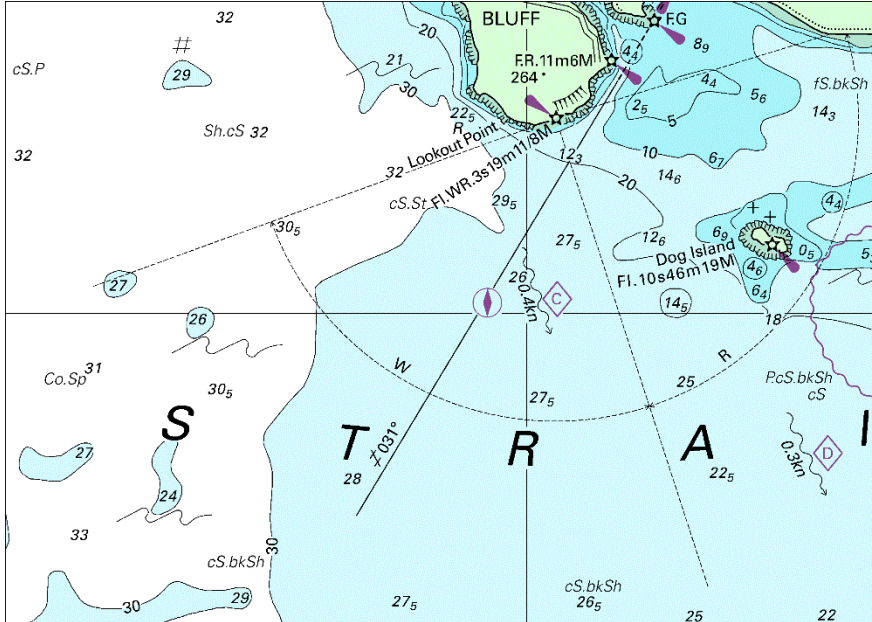

IV

**NZ 53/24 NEW ZEALAND - South Island - South Coast - Bluff. Aid to Navigation**

**1. Chart NZ 68 [ 034/24 ]**

Insert the accompanying block showing updates to the Bluff Harbour Entrance Light, centred on: 46°40'.26S., 168°18'.47E.

**2. Chart NZ 69 [ 034/24 ]**

Insert the accompanying block showing updates to the Bluff Harbour Entrance Light, centred on: 46°39'.98S., 168°18'.40E.

NZ Light List: 4397

New Zealand Hydrographic Authority  
 HITS 68/6

To accompany New Zealand Notices to Mariners No. 53/24

NZ 68

Image Size (mm) 96.61 x 114.81

(continued)

IV

NZ 53/24 NEW ZEALAND - South Island - South Coast - Bluff. Aid to Navigation continued

To accompany New Zealand Notices to Mariners No. 53/24

NZ 69

Image Size (mm) 82.32 x 115.52