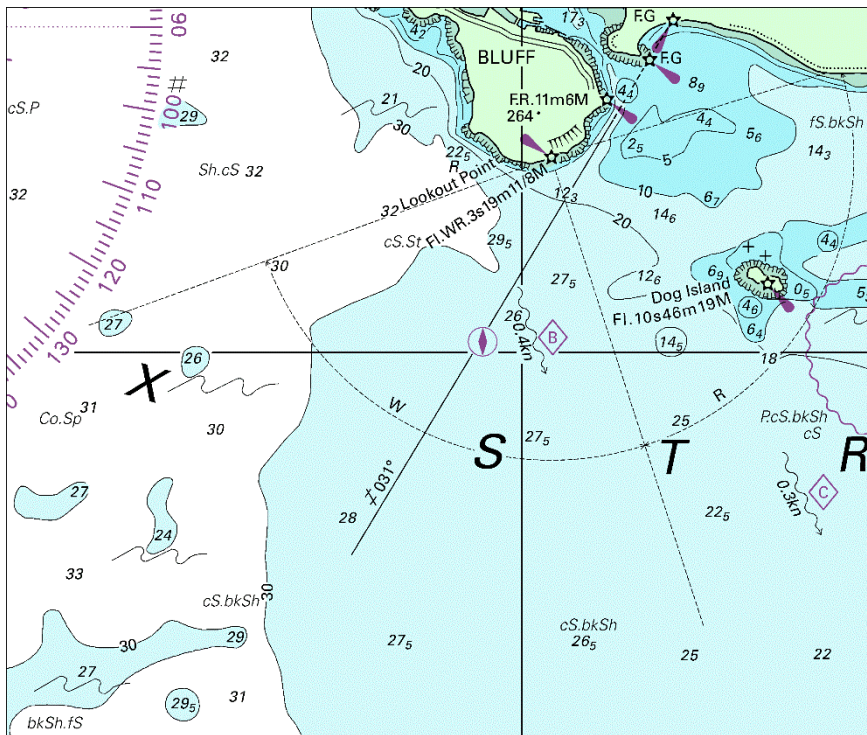

IV

**NZ 53/24 NEW ZEALAND - South Island - South Coast - Bluff. Aid to Navigation**

**1. Chart NZ 68 [ 034/24 ]**

Insert the accompanying block showing updates to the Bluff Harbour Entrance Light, centred on: 46°40'.26S., 168°18'.47E.

**2. Chart NZ 69 [ 034/24 ]**

Insert the accompanying block showing updates to the Bluff Harbour Entrance Light, centred on: 46°39'.98S., 168°18'.40E.

NZ Light List: 4397

New Zealand Hydrographic Authority  
 HITS 68/6

To accompany New Zealand Notices to Mariners No. 53/24

NZ 68

Image Size (mm) 96.61 x 114.81

(continued)

IV

NZ 53/24 NEW ZEALAND - South Island - South Coast - Bluff. Aid to Navigation continued

To accompany New Zealand Notices to Mariners No. 53/24

NZ 69

Image Size (mm) 82.32 x 115.52