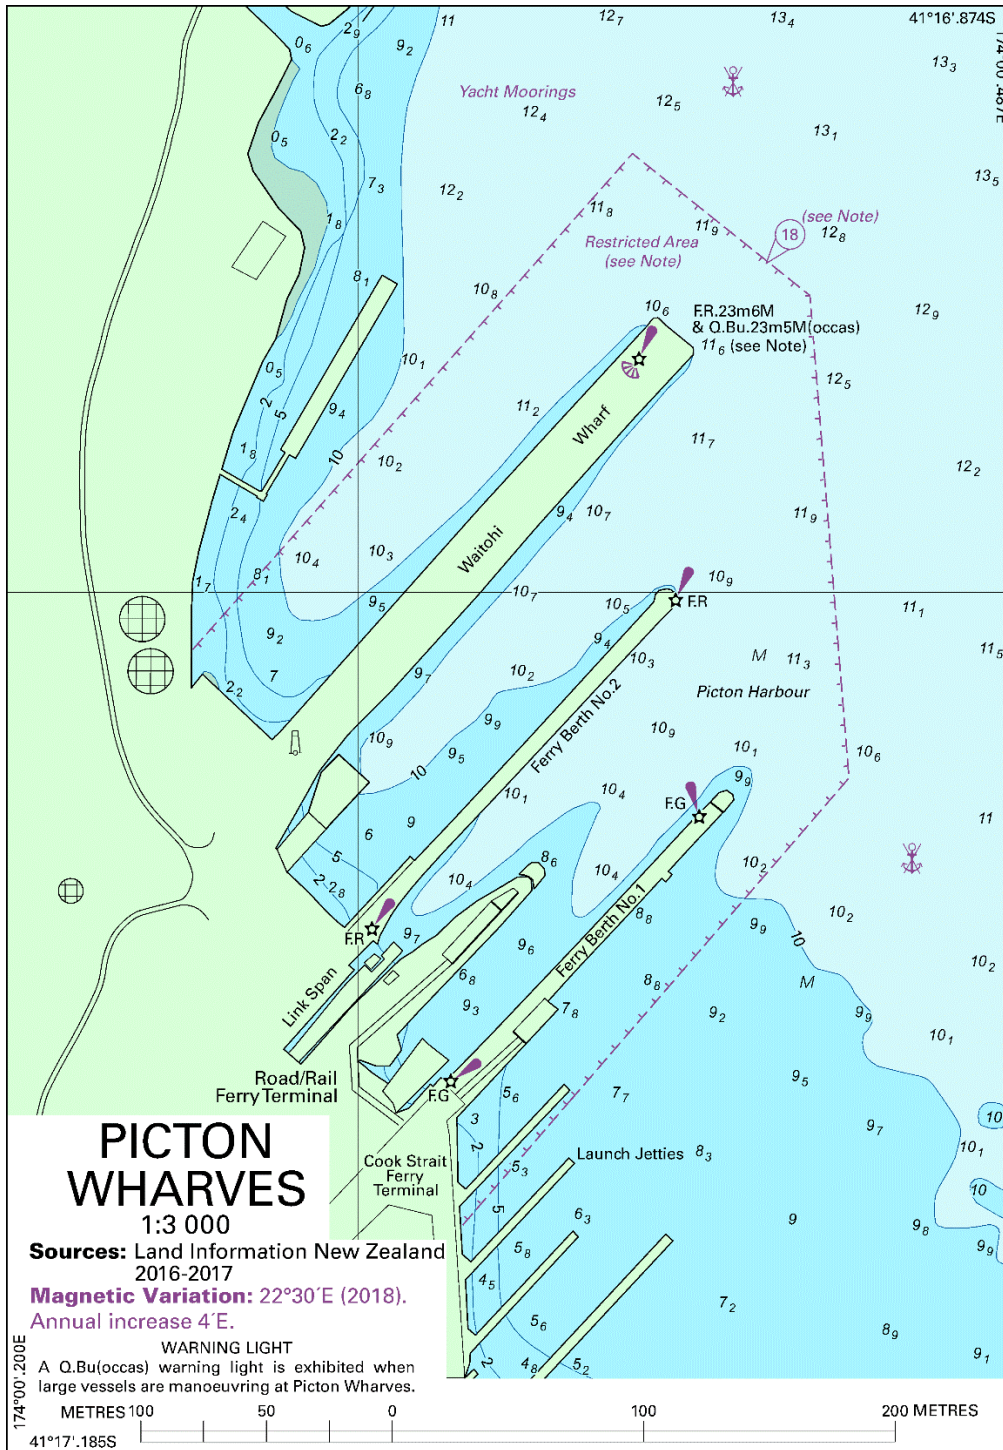

IV

NZ 74/24 NEW ZEALAND - South Island - North Coast - Picton Harbour. Aid to Navigation and Shoreline Constructions

1. Chart NZ 6154 (plan, Picton Harbour) [NE Jan 19]

Insert the accompanying block showing updates to Picton Wharves, centred on: 41°17'.054S., 174°00'.349E.

2. Chart NZ 6154 (plan, Picton Wharves) [NE Jan 19]

Insert the accompanying block showing updates to Picton Wharves, centred on: 41°17'.030S., 174°00'.344E.

NZ Light List: 4257

Port Marlborough NZ Ltd.
HITS 6154/98, HITS 6154/105

To accompany New Zealand Notices to Mariners No. 74/24

NZ 6154

Image Size (mm) 65.62 x 61.65

NZ 6154

Image Size (mm) 191.52 x 133.10