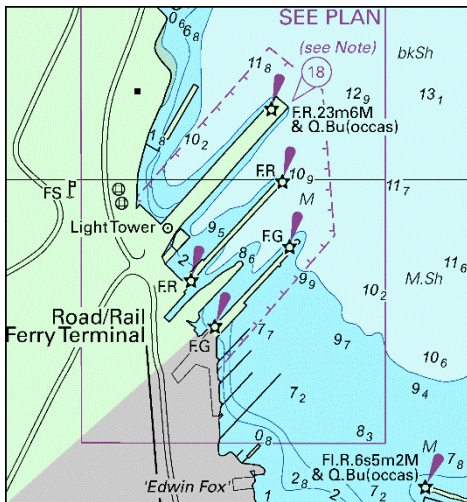

IV

NZ 74/24 NEW ZEALAND - South Island - North Coast - Picton Harbour. Aid to Navigation and Shoreline Constructions

1. Chart NZ 6154 (plan, Picton Harbour) [NE Jan 19]

Insert the accompanying block showing updates to Picton Wharves, centred on: 41°17'.054S., 174°00'.349E.

2. Chart NZ 6154 (plan, Picton Wharves) [NE Jan 19]

Insert the accompanying block showing updates to Picton Wharves, centred on: 41°17'.030S., 174°00'.344E.

NZ Light List: 4257

Port Marlborough NZ Ltd.
HITS 6154/98, HITS 6154/105

To accompany New Zealand Notices to Mariners No. 74/24

NZ 6154

Image Size (mm) 65.62 x 61.65

NZ 6154

Image Size (mm) 191.52 x 133.10